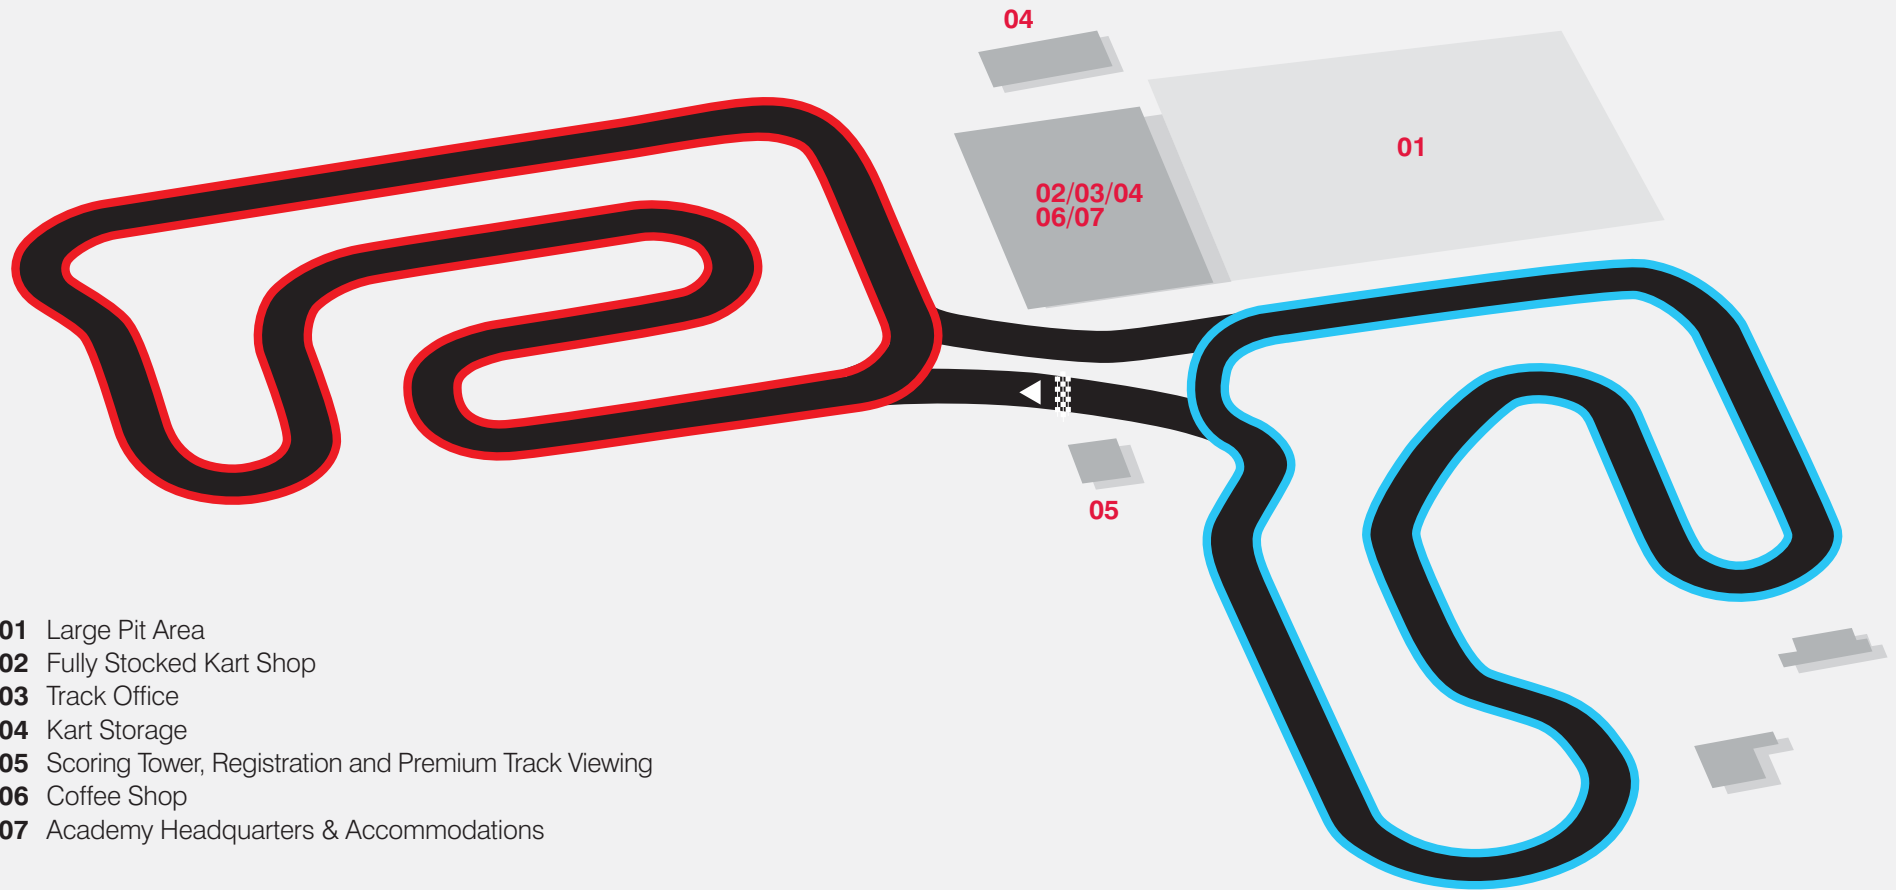

Sumas International Motorsports Academy

SIMA is a 3/4 mile technical circuit which features cik style apex and exit curbing. The track is designed to run in three different configurations.

- Full Course
- East Course
- West Course

- 01 Large Pit Area
- 02 Fully Stocked Kart Shop
- 03 Track Office
- 04 Kart Storage
- 05 Scoring Tower, Registration and Premium Track Viewing
- 06 Coffee Shop
- 07 Academy Headquarters & Accommodations